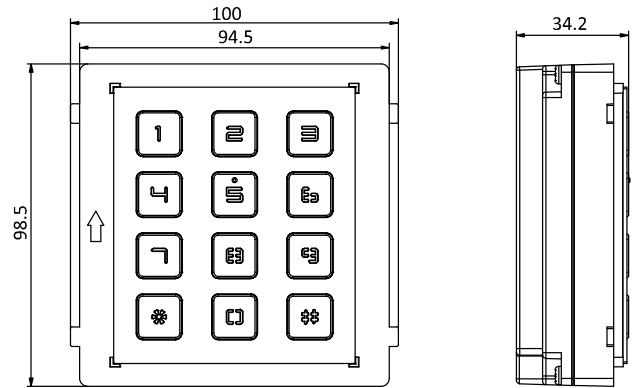

Specification

System parameters	
Processor	Embedded MCU Processor
Operation method	Physical button
Interfaces	
Module-connecting	2 (1 input, 1 output)
Debug	1
General	
Physical button	12
DIP switch	8
Power input	12 VDC (powered by the other module)
Power output	12 VDC (powered for the other module)
Power consumption	≤ 2 W
Working temperature	-40° C to +55° C (-40° F to 131° F)
Working humidity	10% to 95%
IP protection level	IP65, IK7
Installation	Flush mounting, surface mounting
Dimension	98.5 mm × 100 mm × 34.2 mm (3.87" × 3.95" × 1.33")
Weight	529 g (with packaging) 265 g (without packaging)

Dimension

Accessory

Optional

Available Model

DS-KD-KP