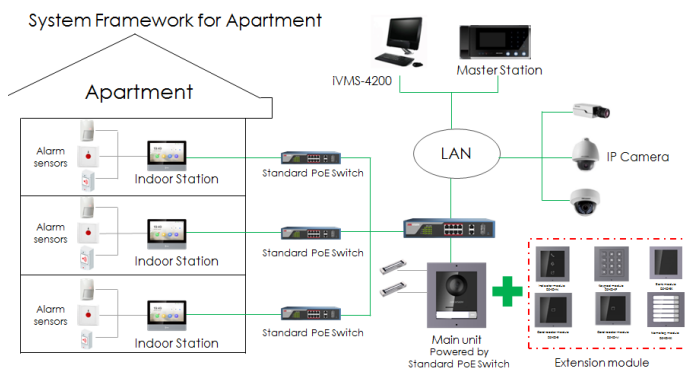

DS-KD-KP Video Intercom Keypad Module

Key Feature

- Supports unlock the door via entering password
- Supports call the resident via entering room No.
- Backlight compensation
- Easy to and extend

Typical Application