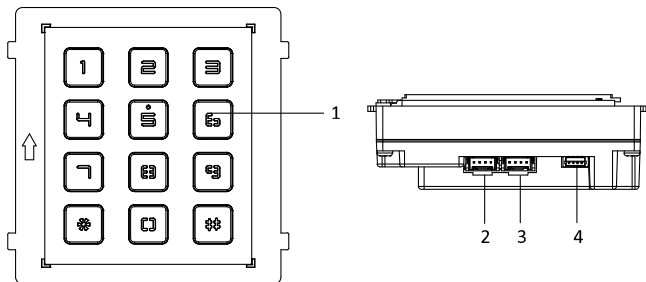

Specification

System parameters	
Processor	Embedded MCU Processor
Operation method	Physical button
Interfaces	
Module-connecting	2 (1 input, 1 output)
Debug	1
General	
Physical button	12
DIP switch	8
Power input	12 VDC (powered by the other module)
Power output	12 VDC (powered for the other module)
Power consumption	≤ 2 W
Working temperature	-40° C to +55° C (-40° F to 131° F)
Working humidity	10% to 95%
IP protection level	IP65, IK7
Installation	Flush mounting, surface mounting
Dimension	98.5 mm × 100 mm × 34.2 mm (3.87" × 3.95" × 1.33")
Weight	529 g (with packaging) 265 g (without packaging)

DS-KD-ACW3

Available Model

DS-KD-KP

Appearance and Interfaces

No.	Description
1	Button
2	Module-connecting Interface (output)
3	Module-connecting Interface (input)
4	Debug Port

Distributed by

HIKVISION®

Headquarters